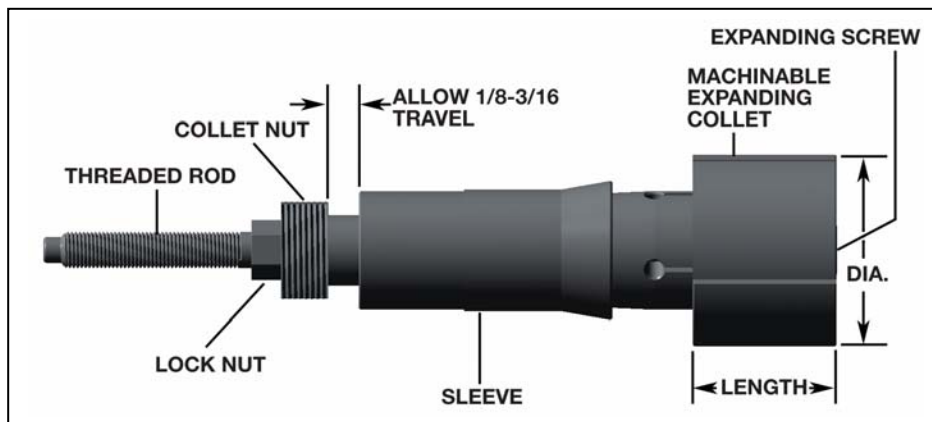

16C Heavy Duty Expanding Collets

- 8 Collets (See page 10 in catalog)		
Part Number	Cost	Notes
2X2-8	$63.25	
2X3-8	$70.25	
2-1/2X2-8	$72.50	
2-1/2X3-8	$81.50	
3X2-8	$80.50	
3X3-8	$99.50	
3X5-8	$142.50	
3-1/2X2-8	$90.25	
3-1/2X3-8	$106.50	
4X2-8	$102.50	
4X3-8	$121.00	
4-1/2X2-8	$115.50	
4-1/2X3-8	$140.50	
5-1/4X2-8	$200.00	
6X2-8	$221.50	
Sleeve		
SL8-16C	$98.50	
Rod Assembly		
RA38-16C	$67.00	
Screws		
ES-38	$9.25	
ES-38XL	$14.00	
ES-38XXL	$19.50