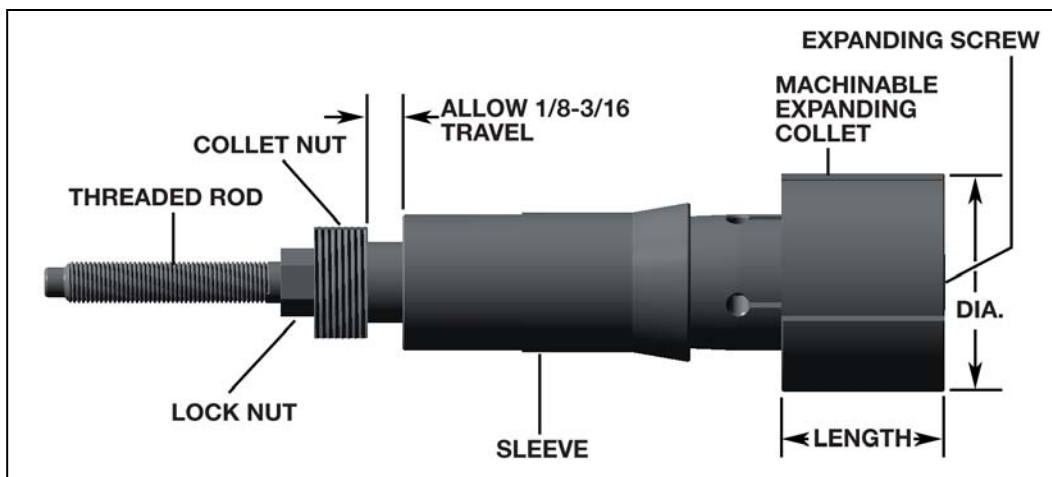

3J Expanding Collets - Continued

- 4 Collets – continued (See page 9 in catalog)

Part Number	Cost	Notes
3-1/2x1-1/2-4	$67.00	
3-1/2x3-4	$87.00	
4x1-1/2-4	$82.00	
4x3-4	$117.25	
4-1/2x1-1/2-4	$102.50	
5-1/4x1-1/2-4	$145.75	
6x1-1/2-4	$189.00	
Sleeve		
SL4-3J	$98.50	
Rod Assembly		
RA25-3J	$59.50	
RA25-3JXL	$63.50	
RA25-3JXXL	$68.50	
Replacement Screws		
ES-25	$5.00	
ES-25XL	$7.00