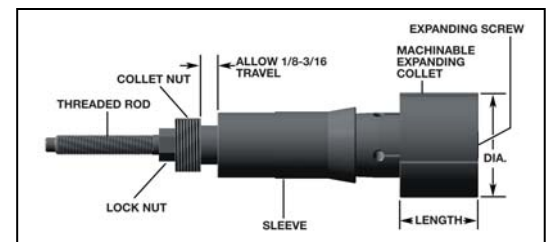

Complete 5C **Mini Collet Assembly** (Includes Sleeve, Rod Assembly, and Mini Collet with 1/4" length.

**\$179.50**

## 5C Expanding Collets

<b>Mini Collets</b> ( See page 4 in catalog )		
<b>Part Number</b>	<b>Cost</b>	<b>Notes</b>
MC-40	\$ 35.50	
MC-40XL	\$ 47.50	
MC-40XXL	\$ 63.50	
<b>Mini Master</b>		
MM-2	\$57.00	
<b>Sleeve</b>		
SL2-5C	\$ 51.50	
<b>Rod Assembly</b>		
RA10-5C	\$ 35.50	
<b>Replacement Screw</b>		
ES-10	\$ 4.25	
<b>-26 Collets</b> (See page 4 in catalog)		
<b>Part Number</b>	<b>Cost</b>	<b>Notes</b>
1x1-26	\$30.75	
1x1-26HT	\$47.25	
1x1-1/2-26HT	\$57.25	
<b>Sleeve</b>		
SL2-5C	\$51.50	
<b>Rod Assembly</b>		
RA6-5C	\$35.75	
<b>Replacement Screw</b>		
ES-6	\$4.25	
<b>- 2 Collets</b> (See page 4 in catalog)		
<b>Part Number</b>	<b>Cost</b>	<b>Notes</b>
1x1-2	\$31.00	
1x1-2HT	\$47.25	
1x2-2	\$32.00	
1x3-2	\$42.25	
1-1/4x1-2	\$31.00	
1-1/2x1-2	\$31.50	
2x1-2	\$36.25	
<b>Sleeve</b>		
SL2-5C	\$51.50	
<b>Rod Assembly</b>		
RA10-5C	\$35.50	
<b>Replacement Screws</b>		
ES-10	\$4.25	
ES-10XL	\$5.50	

# 5C Expanding Collets Continued

<b>- 4 Collets</b> (See page 5 in catalog)		
<b>Part Number</b>	<b>Cost</b>	<b>Notes</b>
1-1/2x1-1/2-4	\$33.00	
1-1/2x2-4	\$35.75	
1-1/2x3-4	\$43.00	
2x1-1/2-4	\$40.00	
2x2-4	\$44.55	
2x3-4	\$53.00	
2x4-4	\$92.00	
2x5-4	\$108.00	
2x6-4	\$124.25	
2-1/2x1-1/2-4	\$47.00	
2-1/2x2-4	\$53.75	
2-1/2x3-4	\$64.75	
2-1/2x4-4	\$91.25	
2-1/2x5-4	\$113.50	
2-1/2x6-4	\$129.75	
3x1-1/2-4	\$53.50	
3x2-4	\$65.75	
3x3-4	\$82.00	
3-1/2x1-1/2-4	\$67.00	
3-1/2x3-4	\$87.00	
4x1-1/2-4	\$82.00	
4x3-4	\$117.25	
4-1/2x1-1/2-4	\$102.75	
5-1/4x1-1/2-4	\$145.75	
6x1-1/2-4	\$189.00	
<b>Sleeve</b>		
SL4-5C	\$51.75	
<b>Rod Assembly</b>		
RA25-5C	\$38.00	
RA25-5CXL	\$46.00	
RA25-5CXXL	\$52.50	
<b>Replacement Screws</b>		
ES-25	\$5.25	
ES-25XL	\$7.00	

## Expanding Collet Accessories

<b>Part Number</b>	<b>Cost</b>
SL2R-5C (Reworking Sleeve)	\$70.25
SL4R-5C (Reworking Sleeve)	\$70.25
Rework Tool (15° Angle)	\$49.00
Collet Separator-5C	\$81.00