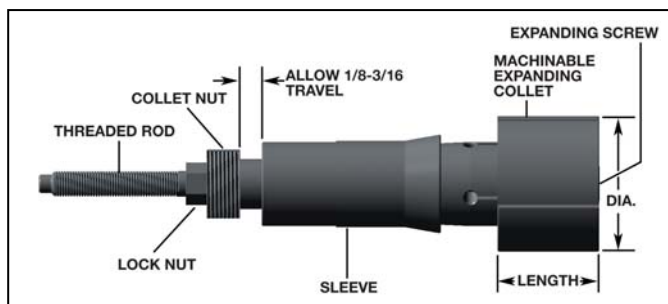

16C Expanding Collets - Continued

- 4 Collets (See page 7 in catalog)

Part Number	Cost	Notes
1-1/2x1-1/2-4	$33.00	
1-1/2x2-4	$35.75	
1-1/2x3-4	$43.00	
2x1-1/2-4	$40.00	
2x2-4	$44.50	
2x3-4	$53.00	
2x4-4	$92.00	
2x5-4	$108.00	
2x6-4	$124.50	
2-1/2x1-1/2-4	$47.00	
2-1/2x2-4	$53.75	
2-1/2x3-4	$64.75	
2-1/2x4-4	$91.25	
2-1/2x5-4	$113.50	
2-1/2x6-4	$129.50	
3x1-1/2-4	$53.50	
3x2-4	$65.75	
3x3-4	$82.25	
3-1/2x1-1/2-4	$67.00	
3-1/2x3-4	$87.00	
4x1-1/2-4	$82.00	
4x3-4	$117.25	
4-1/2x1-1/2-4	$102.50	
5-1/4x1-1/2-4	$145.75	
6x1-1/2-4	$189.00	
Sleeve		
SL4-16C	$99.00	
Rod Assembly		
RA25-16C	$59.40	
RA25-16CXL	$63.50	
RA25-16CXXL	$68.50	
Replacement Screws		
ES-25	$5.25	
ES-25XL	$7.00