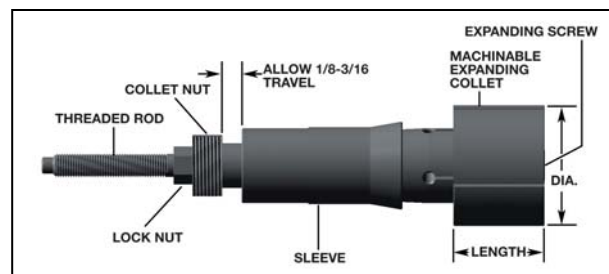

16C Expanding Collets

Mini Collets (See page 6 in catalog)		
Part Number	Cost	Notes
MC-40	$ 35.50	
MC-40XL	$ 47.50	
MC-40XXL	$ 63.50	
Mini Master		
MM-2	$ 56.75	
Sleeve		
SL2-16C	$99.00	
Rod Assembly		
RA10-16C	$59.50	
Replacement Screw		
ES-10	$4.00	
- 26 Collets (See page 6 in catalog)		
1x1-26	$31.00	
1x1-26HT	$47.50	
1x1-1/2-26HT	$57.50	
Sleeve		
SL2-16C	$99.00	
Rod Assembly		
RA6-16C	$59.50	
Replacement Screw		
ES-6	$4.00	
-2 Collets (See page 6 in catalog)		
1x1-2	$31.00	
1x1-2HT	$47.50	
1x2-2	$32.00	
1x3-2	$42.50	
1-1/4x1-2	$31.00	
1-1/2x1-2	$32.00	
2x1-2	$36.00	
Sleeve		
SL2-16C	$99.00	
Rod Assembly		
RA10-16C	$59.50	
Replacement Screws		
ES-10	$4.00	
ES-10XL	$5.50